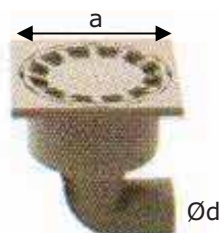

CHIUSINI SIFONATI

Trap drains

Materiale: polipropilene

Tipo LAZIO

Codice Code	Descrizione Name	Colore Color	amm	Ødmm	Imm	zmm	Conf. Pack.
MEN0012	Lazio 100x100	Grigio-grey	100X100	50	30	50	18pz
MEN0002	Lazio 100x100	Bianco-white	100X100	50	30	50	18pz
MEN0033	Lazio 150x150	Grigio-grey	150X150	63	36	63	12pz
MEN0023	Lazio 150x150	Bianco-white	150X150	63	36	63	12pz
MEN0045	Lazio 200x200	Grigio-grey	200X200	80	42	83	12pz
MEN0046	Lazio 200x200	Grigio-grey	200X200	82	42	83	12pz
MEN0047	Lazio 200x200	Grigio-grey	200X200	100	42	83	12pz
MEN0067	Lazio 250x250	Grigio-grey	250X250	100	42	83	6pz
MEN0087	Lazio 300x300	Grigio-grey	300X300	100	42	83	6pz

Materiale: polipropilene

Tipo LIGURIA

Codice Code	Descrizione-Name	Colore Color	amm	Ødmm	Conf. Pack.
MEN0210	Liguria 100X100	Grigio-grey	100X100	32	12pz
MEN0220	Liguria 100X100	Grigio-grey	100X100	40	12pz
MEN0205	Liguria 100X100	Bianco-white	100X100	32	12pz
MEN0215	Liguria 100X100	Bianco-white	100X100	40	12pz

Materiale: polipropilene

Tipo SICILIA

Codice Code	Descrizione-Name	Colore Color	amm	Ødmm	hmm	Conf. Pack.
MEN0411	Sicilia 100x100	Grigio-grey	100x100	40	45	40pz
MEN0432	Sicilia 150x150	Grigio-grey	150x150	50	60	32pz
MEN0445	Sicilia 200x200	Grigio-grey	200x200	80	80	24pz
MEN0465	Sicilia 250x250	Grigio-grey	250x250	80	80	18pz
MEN0467	Sicilia 300x300	Grigio-grey	300x300	100	100	18pz