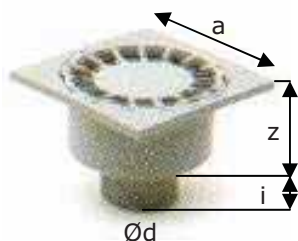

CHIUSINI SIFONATI

Trap drains

Materiale: polipropilene

Tipo LAZIO

Codice Code	Descrizione Name	Colore Color	amm	Ødmm	Imm	zmm	Conf. Pack.
MEN0012	Lazio 100x100	Grigio-grey	100X100	50	30	50	18pz
MEN0002	Lazio 100x100	Bianco-white	100X100	50	30	50	18pz
MEN0033	Lazio 150x150	Grigio-grey	150X150	63	36	63	12pz
MEN0023	Lazio 150x150	Bianco-white	150X150	63	36	63	12pz
MEN0045	Lazio 200x200	Grigio-grey	200X200	80	42	83	12pz
MEN0046	Lazio 200x200	Grigio-grey	200X200	82	42	83	12pz
MEN0047	Lazio 200x200	Grigio-grey	200X200	100	42	83	12pz
MEN0067	Lazio 250x250	Grigio-grey	250X250	100	42	83	6pz
MEN0087	Lazio 300x300	Grigio-grey	300X300	100	42	83	6pz

Materiale: polipropilene

Tipo LIGURIA

Codice Code	Descrizione-Name	Colore Color	amm	Ødmm	Conf. Pack.
MEN0210	Liguria 100X100	Grigio-grey	100X100	32	12pz
MEN0220	Liguria 100X100	Grigio-grey	100X100	40	12pz
MEN0205	Liguria 100X100	Bianco-white	100X100	32	12pz
MEN0215	Liguria 100X100	Bianco-white	100X100	40	12pz

Materiale: polipropilene

Tipo SICILIA

Codice Code	Descrizione-Name	Colore Color	amm	Ødmm	hmm	Conf. Pack.
MEN0411	Sicilia 100x100	Grigio-grey	100x100	40	45	40pz
MEN0432	Sicilia 150x150	Grigio-grey	150x150	50	60	32pz
MEN0445	Sicilia 200x200	Grigio-grey	200x200	80	80	24pz
MEN0465	Sicilia 250x250	Grigio-grey	250x250	80	80	18pz
MEN0467	Sicilia 300x300	Grigio-grey	300x300	100	100	18pz

Tipo VARESE

Materiale: polipropilene

Codice Code	Descrizione-Name	Colore Color	amm	Ødmm	hmm	Conf. Pack.
MEN0310	Varese	Grigio-grey	10x10	50	70	20pz